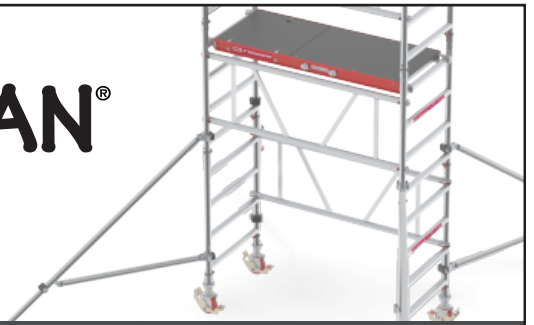

## **MITOWER<sup>+</sup>**

### **1 Person Quick-Build Rolling Tower**

The MiTOWER PLUS only requires one person to assemble. The platform can accommodate one to two people at a time.

The rolling tower is compact and easy to transport when disassembled. Step by step, the smart design enables you to assemble the tower safely up to a height of 8 meters.

Platform girders and unique suspension mechanism give you maximum grip and simplify the assembling process. Double guardrail braces, a handy claw system and double brake castors make the light weight aluminium scaffold the most stable in its type.